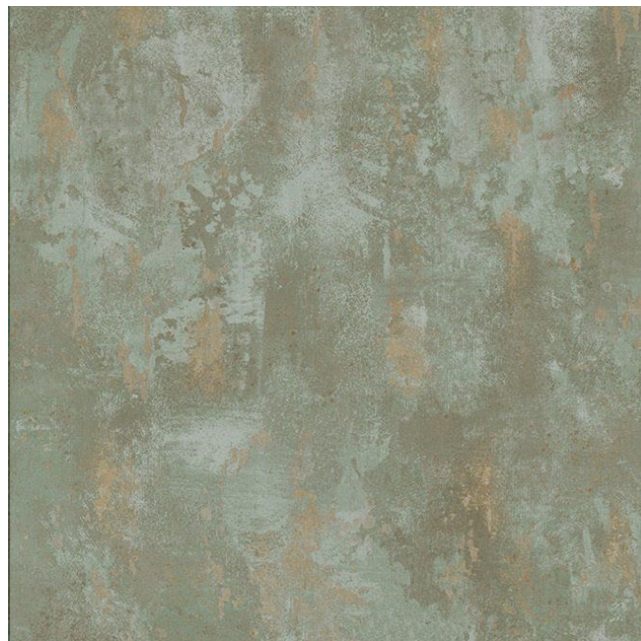

SƠN HIỆU ỨNG RỈ SÉT

R.E.P

RAMMED EARTH TEXTURE

Composed_RS#01

Golden wheat_RS#02

Black hues_RS#03

Brown hues_RS#04

Sturdy brown_RS#05

Malay tan_RS#06

Rust brown_RS#07

Jadite_RS#08

Leather_RS#09

Vintage umber_RS#10

Bronze_RS#11

Cola_RS#12

Dove_RS#13

Brown stone_RS#14

Clay canyou_RS#15

Western saddle_RS#16

Aged copper_RS#17

Aqua blue_RS#18

Terra cotta_RS#19

Green lawn_RS#20

Forestwood_RS#21