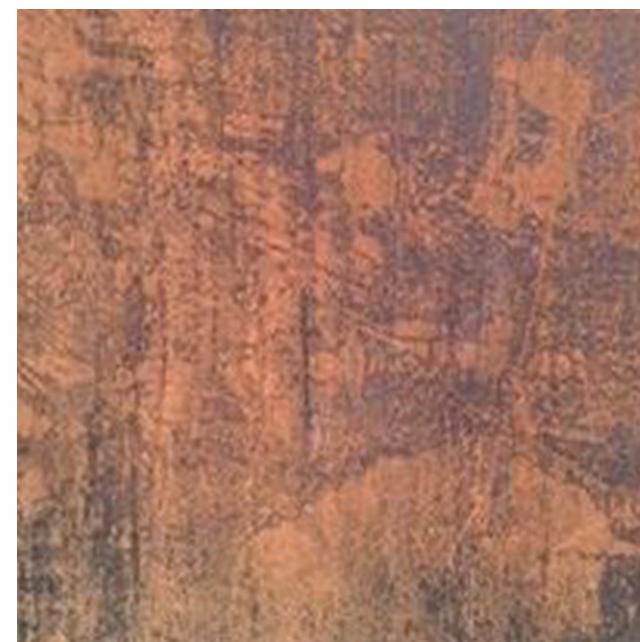

Canyon clay_RS#23